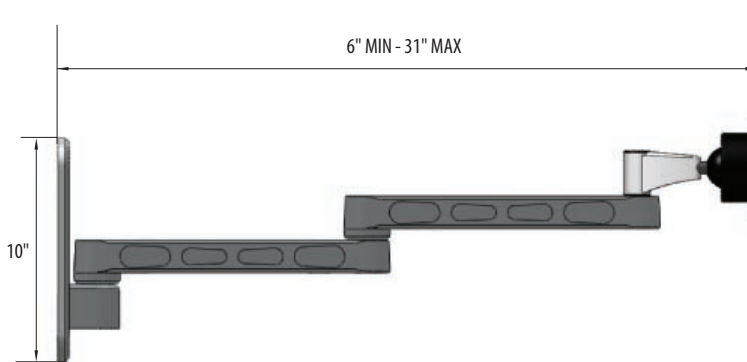

RX PIVOT ARTICULATING WALL MOUNT - SILVER

This LCD mount provides maximum ergonomic comfort for a variety of users. The sleek and slim ball joint offers a number of adjustments to obtain optimal viewing.

- 1 Ball joint for smooth adjustment
- 2 Internal cable management
- 3 Wall plate

BENEFITS

- Extends and retracts through a range of 31 inches
- Folds up tight to wall when not in use
- Aluminum construction with anodized finish
- Ball joint allows for tilt, rotation, portrait and landscape viewing

LCD HEIGHT ADJUSTMENT	LCD MAX WEIGHT	LCD ROTATION	LCD PIVOT	LCD TILT RANGE	MOUNTING STANDARD
0	<25 lbs	360 degrees	70 degrees	70 degrees	Vesa 75mm/100mm

SPECIFICATIONS	Shipping Weight: 12 lbs	Box Dimensions: 10" x 16" x 20"	Product Warranty: Lifetime
----------------	-------------------------	---------------------------------	----------------------------