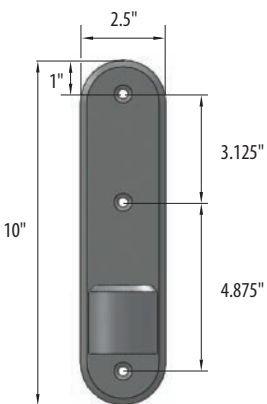

RX PIVOT ARTICULATING WALL MOUNT - SILVER

This LCD mount provides maximum ergonomic comfort for a variety of users. The sleek and slim ball joint offers a number of adjustments to obtain optimal viewing.

- 1 Ball joint for smooth adjustment
- 2 Internal cable management
- 3 Wall plate

BENEFITS

- Extends and retracts through a range of 31 inches
- Folds up tight to wall when not in use
- Aluminum construction with anodized finish
- Ball joint allows for tilt, rotation, portrait and landscape viewing

LCD HEIGHT ADJUSTMENT	LCD MAX WEIGHT	LCD ROTATION	LCD PIVOT	LCD TILT RANGE	MOUNTING STANDARD
0	<25 lbs	360 degrees	70 degrees	70 degrees	Vesa 75mm/100mm

SPECIFICATIONS	Shipping Weight: 12 lbs	Box Dimensions: 10" x 16" x 20"	Product Warranty: Lifetime
----------------	-------------------------	---------------------------------	----------------------------