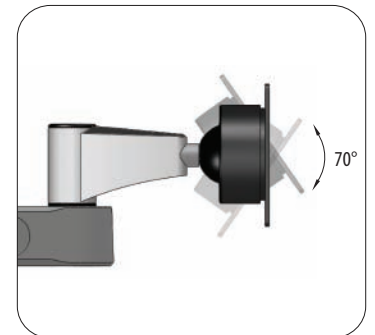

RX PIVOT ARTICULATING WALL MOUNT - SILVER

This LCD mount provides maximum ergonomic comfort for a variety of users. The sleek and slim ball joint offers a number of adjustments to obtain optimal viewing.

- 1 Ball joint for smooth adjustment
- 2 Internal cable management
- 3 Wall plate

BENEFITS

- Extends and retracts through a range of 31 inches
- Folds up tight to wall when not in use
- Aluminum construction with anodized finish
- Ball joint allows for tilt, rotation, portrait and landscape viewing

LCD HEIGHT ADJUSTMENT	LCD MAX WEIGHT	LCD ROTATION	LCD PIVOT	LCD TILT RANGE	MOUNTING STANDARD
0	<25 lbs	360 degrees	70 degrees	70 degrees	Vesa 75mm/100mm

SPECIFICATIONS	Shipping Weight: 12 lbs	Box Dimensions: 10" x 16" x 20"	Product Warranty: Lifetime
----------------	-------------------------	---------------------------------	----------------------------