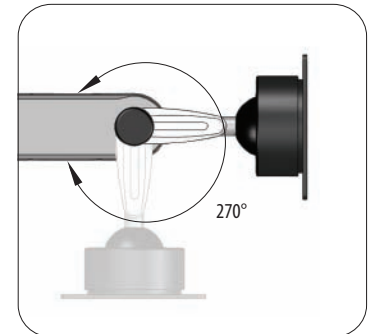

RX PIVOT ARTICULATING WALL MOUNT - SILVER

This LCD mount provides maximum ergonomic comfort for a variety of users. The sleek and slim ball joint offers a number of adjustments to obtain optimal viewing.

- 1 Ball joint for smooth adjustment
- 2 Internal cable management
- 3 Wall plate

BENEFITS

- Extends and retracts through a range of 31 inches
- Folds up tight to wall when not in use
- Aluminum construction with anodized finish
- Ball joint allows for tilt, rotation, portrait and landscape viewing

LCD HEIGHT ADJUSTMENT	LCD MAX WEIGHT	LCD ROTATION	LCD PIVOT	LCD TILT RANGE	MOUNTING STANDARD
0	<25 lbs	360 degrees	70 degrees	70 degrees	Vesa 75mm/100mm

SPECIFICATIONS	Shipping Weight: 12 lbs	Box Dimensions: 10" x 16" x 20"	Product Warranty: Lifetime
----------------	-------------------------	---------------------------------	----------------------------