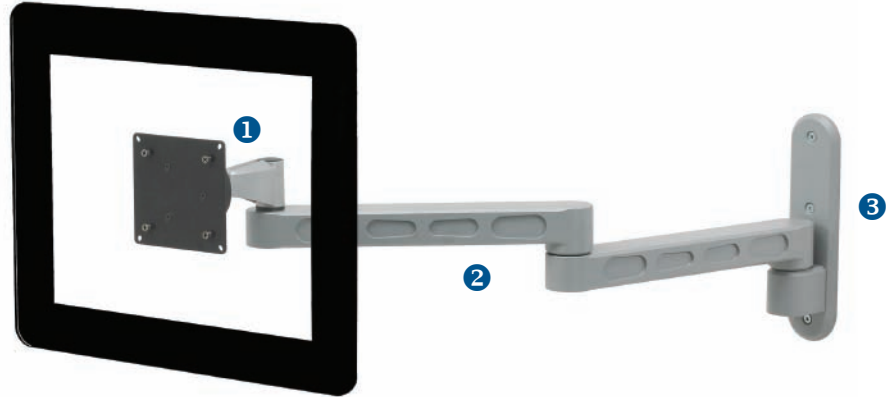

RX PIVOT ARTICULATING WALL MOUNT - SILVER

This LCD mount provides maximum ergonomic comfort for a variety of users. The sleek and slim ball joint offers a number of adjustments to obtain optimal viewing.

- 1 Ball joint for smooth adjustment
- 2 Internal cable management
- 3 Wall plate

BENEFITS

- Extends and retracts through a range of 31 inches
- Folds up tight to wall when not in use
- Aluminum construction with anodized finish
- Ball joint allows for tilt, rotation, portrait and landscape viewing

LCD HEIGHT ADJUSTMENT	LCD MAX WEIGHT	LCD ROTATION	LCD PIVOT	LCD TILT RANGE	MOUNTING STANDARD
0	<25 lbs	360 degrees	70 degrees	70 degrees	Vesa 75mm/100mm

SPECIFICATIONS	Shipping Weight: 12 lbs	Box Dimensions: 10" x 16" x 20"	Product Warranty: Lifetime
----------------	-------------------------	---------------------------------	----------------------------